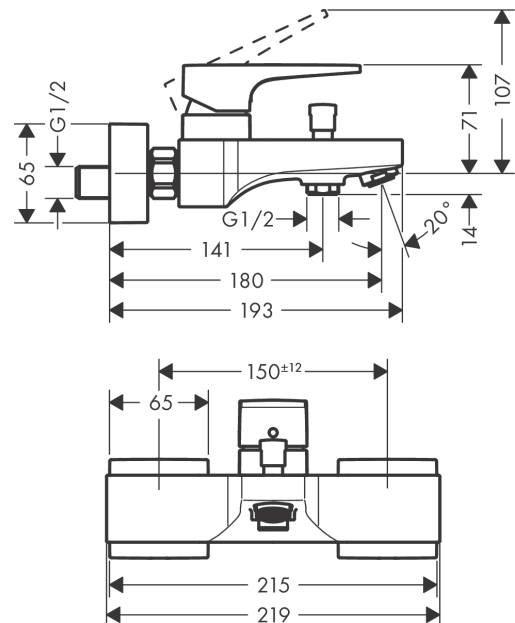

Metropol

Single lever bath mixer for exposed installation with lever handle

Surfaces: **Polished Gold Optic** Article Number: **32540990**

Description

product features

- 2 functions
- projection 180 mm
- connection type: s-shaped connections
- centre distance: 150 ± 12 mm
- spray type mixer: normal spray
- flow rate for bath spout at 3 bar: 22 l/min
- flow rate of hand shower at 3 bar: 16 l/min
- min. operating pressure: 1 bar
- max. operating pressure: 10 bar
- ceramic cartridge
- temperature limitation adjustable
- diverter with automatic resetting
- protected against backflow, according to DIN EN 1717
- suitable for continuous flow water heaters
- connection dimension: DN15

Technology

Design awards

Product image

Scale drawing

Metropol
Single lever bath mixer for exposed installation with lever handle
 Surfaces: **Polished Gold Optic** Article Number: **32540990**

Flowchart

Metropol
Single lever bath mixer for exposed installation with lever handle
 Surfaces: **Polished Gold Optic** Article Number: **32540990**

Exploded Drawing

Year of production: >07/19

Metropol

Single lever bath mixer for exposed installation with lever handle

Surfaces: **Polished Gold Optic** Article Number: **32540990**

Spare part list

Year of production: >07/19

Pos.	Description	Article Number	Price	PU
1	handle	93075990	-	1
2	screw cover	96338000	-	1
3	flange	93078990	-	1
4	nut	93079000	-	1
5	O-Ring 30x2	98186000	-	1
6	O-ring 33x1,5	98164000	-	1
7	cartridge, assy	92730000	-	1
8	locking screw for handle	95140000	-	1
9	seal	95008000	-	1
10	diverter knob	97981990	-	1
11	sleeve	97979990	-	1
12	selector	97978000	-	1
13	aerator M24x1 (30 l/min)	96512990	-	1
14	set of nuts	96157990	-	1
15	connecting thread	97220000	-	1
16	O-ring 15x2	98163000	-	1
17	filter packing	96922000	-	1
18	escutcheon	93077990	-	1
19	set of S-unions (±12 mm)	94140000	-	1
20	noise reduction	96429000	-	1