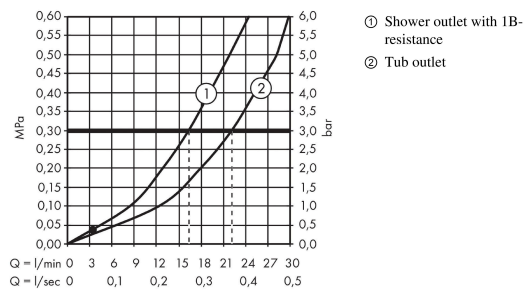

Metropol

Single lever bath mixer for exposed installation with lever handle

Surfaces: **Polished Gold Optic** Article Number: **32540990**

Description

product features

- 2 functions
- projection 180 mm
- connection type: s-shaped connections
- centre distance: 150 ± 12 mm
- spray type mixer: normal spray
- flow rate for bath spout at 3 bar: 22 l/min
- flow rate of hand shower at 3 bar: 16 l/min
- min. operating pressure: 1 bar
- max. operating pressure: 10 bar
- ceramic cartridge
- temperature limitation adjustable
- diverter with automatic resetting
- protected against backflow, according to DIN EN 1717
- suitable for continuous flow water heaters
- connection dimension: DN15

Technology

Design awards

Product image

Scale drawing

Metropol
Single lever bath mixer for exposed installation with lever handle
 Surfaces: **Polished Gold Optic** Article Number: **32540990**

Flowchart

Metropol
Single lever bath mixer for exposed installation with lever handle
 Surfaces: **Polished Gold Optic** Article Number: **32540990**