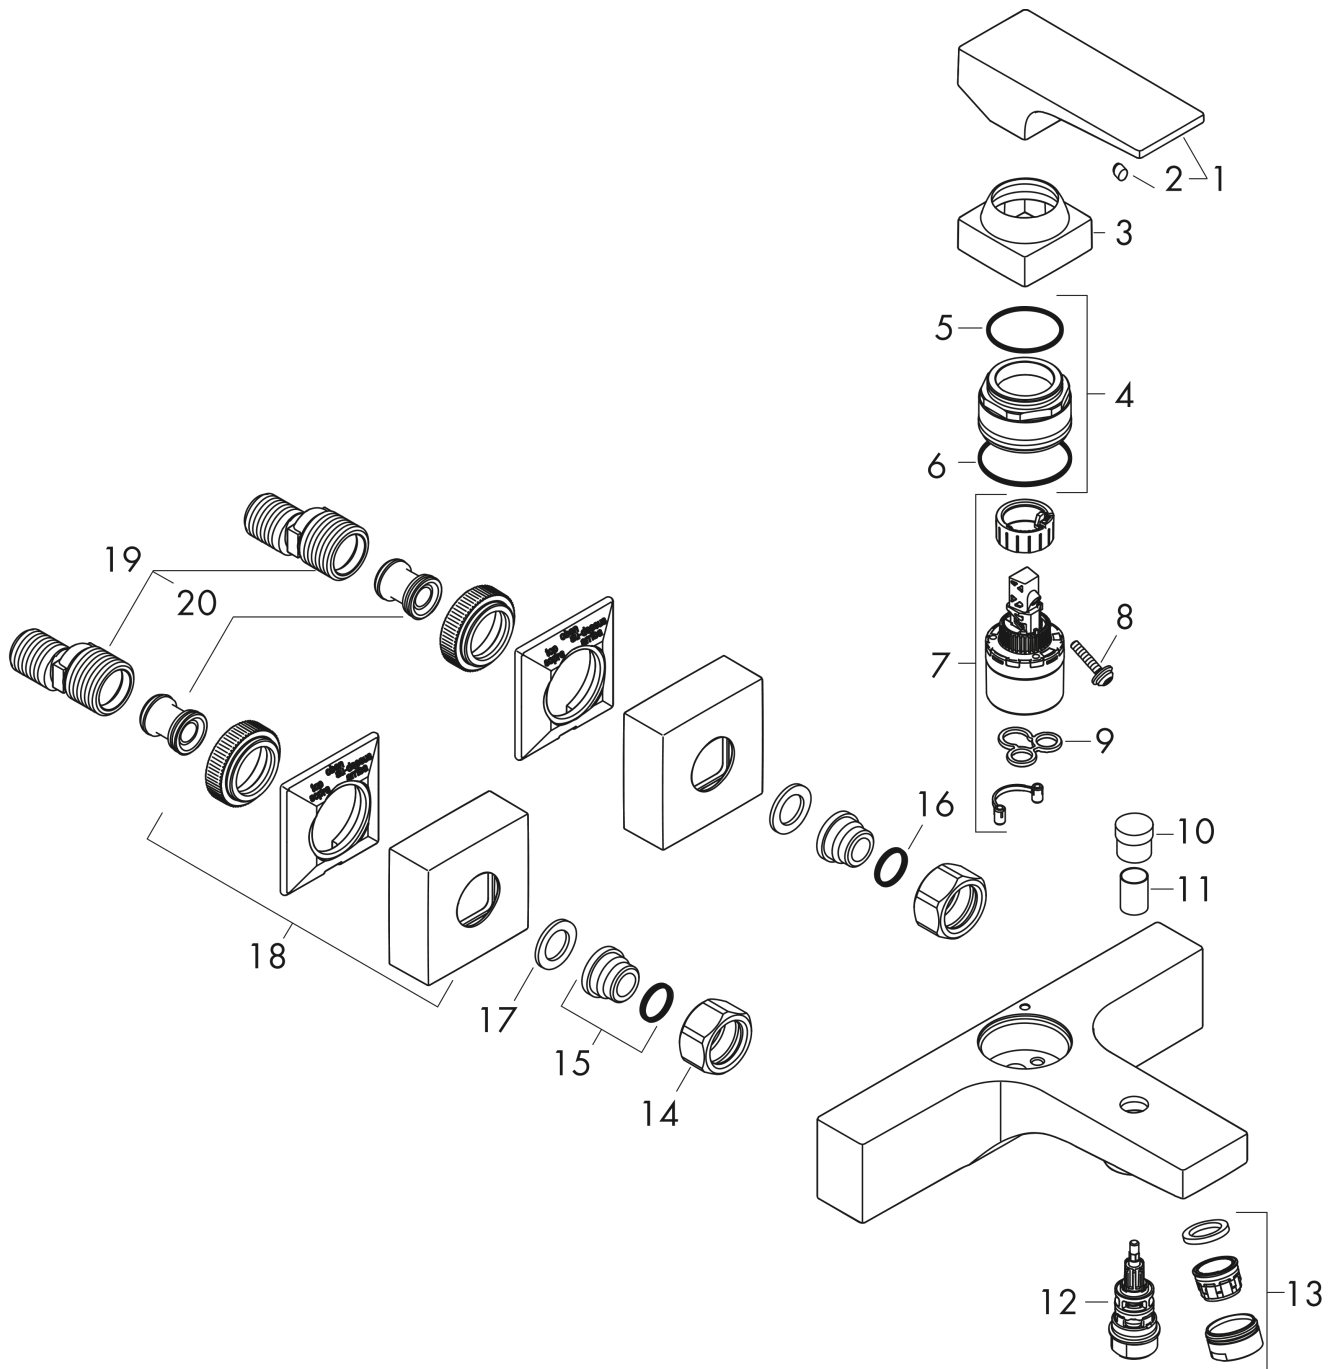

Metropol

Single lever bath mixer for exposed installation with lever handle

Surfaces: **Polished Gold Optic** Article Number: **32540990**

Description

product features

- 2 functions
- projection 180 mm
- connection type: s-shaped connections
- centre distance: 150 ± 12 mm
- spray type mixer: normal spray
- flow rate for bath spout at 3 bar: 22 l/min
- flow rate of hand shower at 3 bar: 16 l/min
- min. operating pressure: 1 bar
- max. operating pressure: 10 bar
- ceramic cartridge
- temperature limitation adjustable
- diverter with automatic resetting
- protected against backflow, according to DIN EN 1717
- suitable for continuous flow water heaters
- connection dimension: DN15

Technology

Design awards

Product image

Scale drawing

Metropol
Single lever bath mixer for exposed installation with lever handle
 Surfaces: **Polished Gold Optic** Article Number: **32540990**

Flowchart

Metropol
Single lever bath mixer for exposed installation with lever handle
 Surfaces: **Polished Gold Optic** Article Number: **32540990**

Exploded Drawing

Year of production: >07/19

Metropol

Single lever bath mixer for exposed installation with lever handle

Surfaces: **Polished Gold Optic** Article Number: **32540990**

Spare part list

Year of production: >07/19

Pos.	Description	Article Number	Price	PU
1	handle	93075990	-	1
2	screw cover	96338000	-	1
3	flange	93078990	-	1
4	nut	93079000	-	1
5	O-Ring 30x2	98186000	-	1
6	O-ring 33x1,5	98164000	-	1
7	cartridge, assy	92730000	-	1
8	locking screw for handle	95140000	-	1
9	seal	95008000	-	1
10	diverter knob	97981990	-	1
11	sleeve	97979990	-	1
12	selector	97978000	-	1
13	aerator M24x1 (30 l/min)	96512990	-	1
14	set of nuts	96157990	-	1
15	connecting thread	97220000	-	1
16	O-ring 15x2	98163000	-	1
17	filter packing	96922000	-	1
18	escutcheon	93077990	-	1
19	set of S-unions (±12 mm)	94140000	-	1
20	noise reduction	96429000	-	1